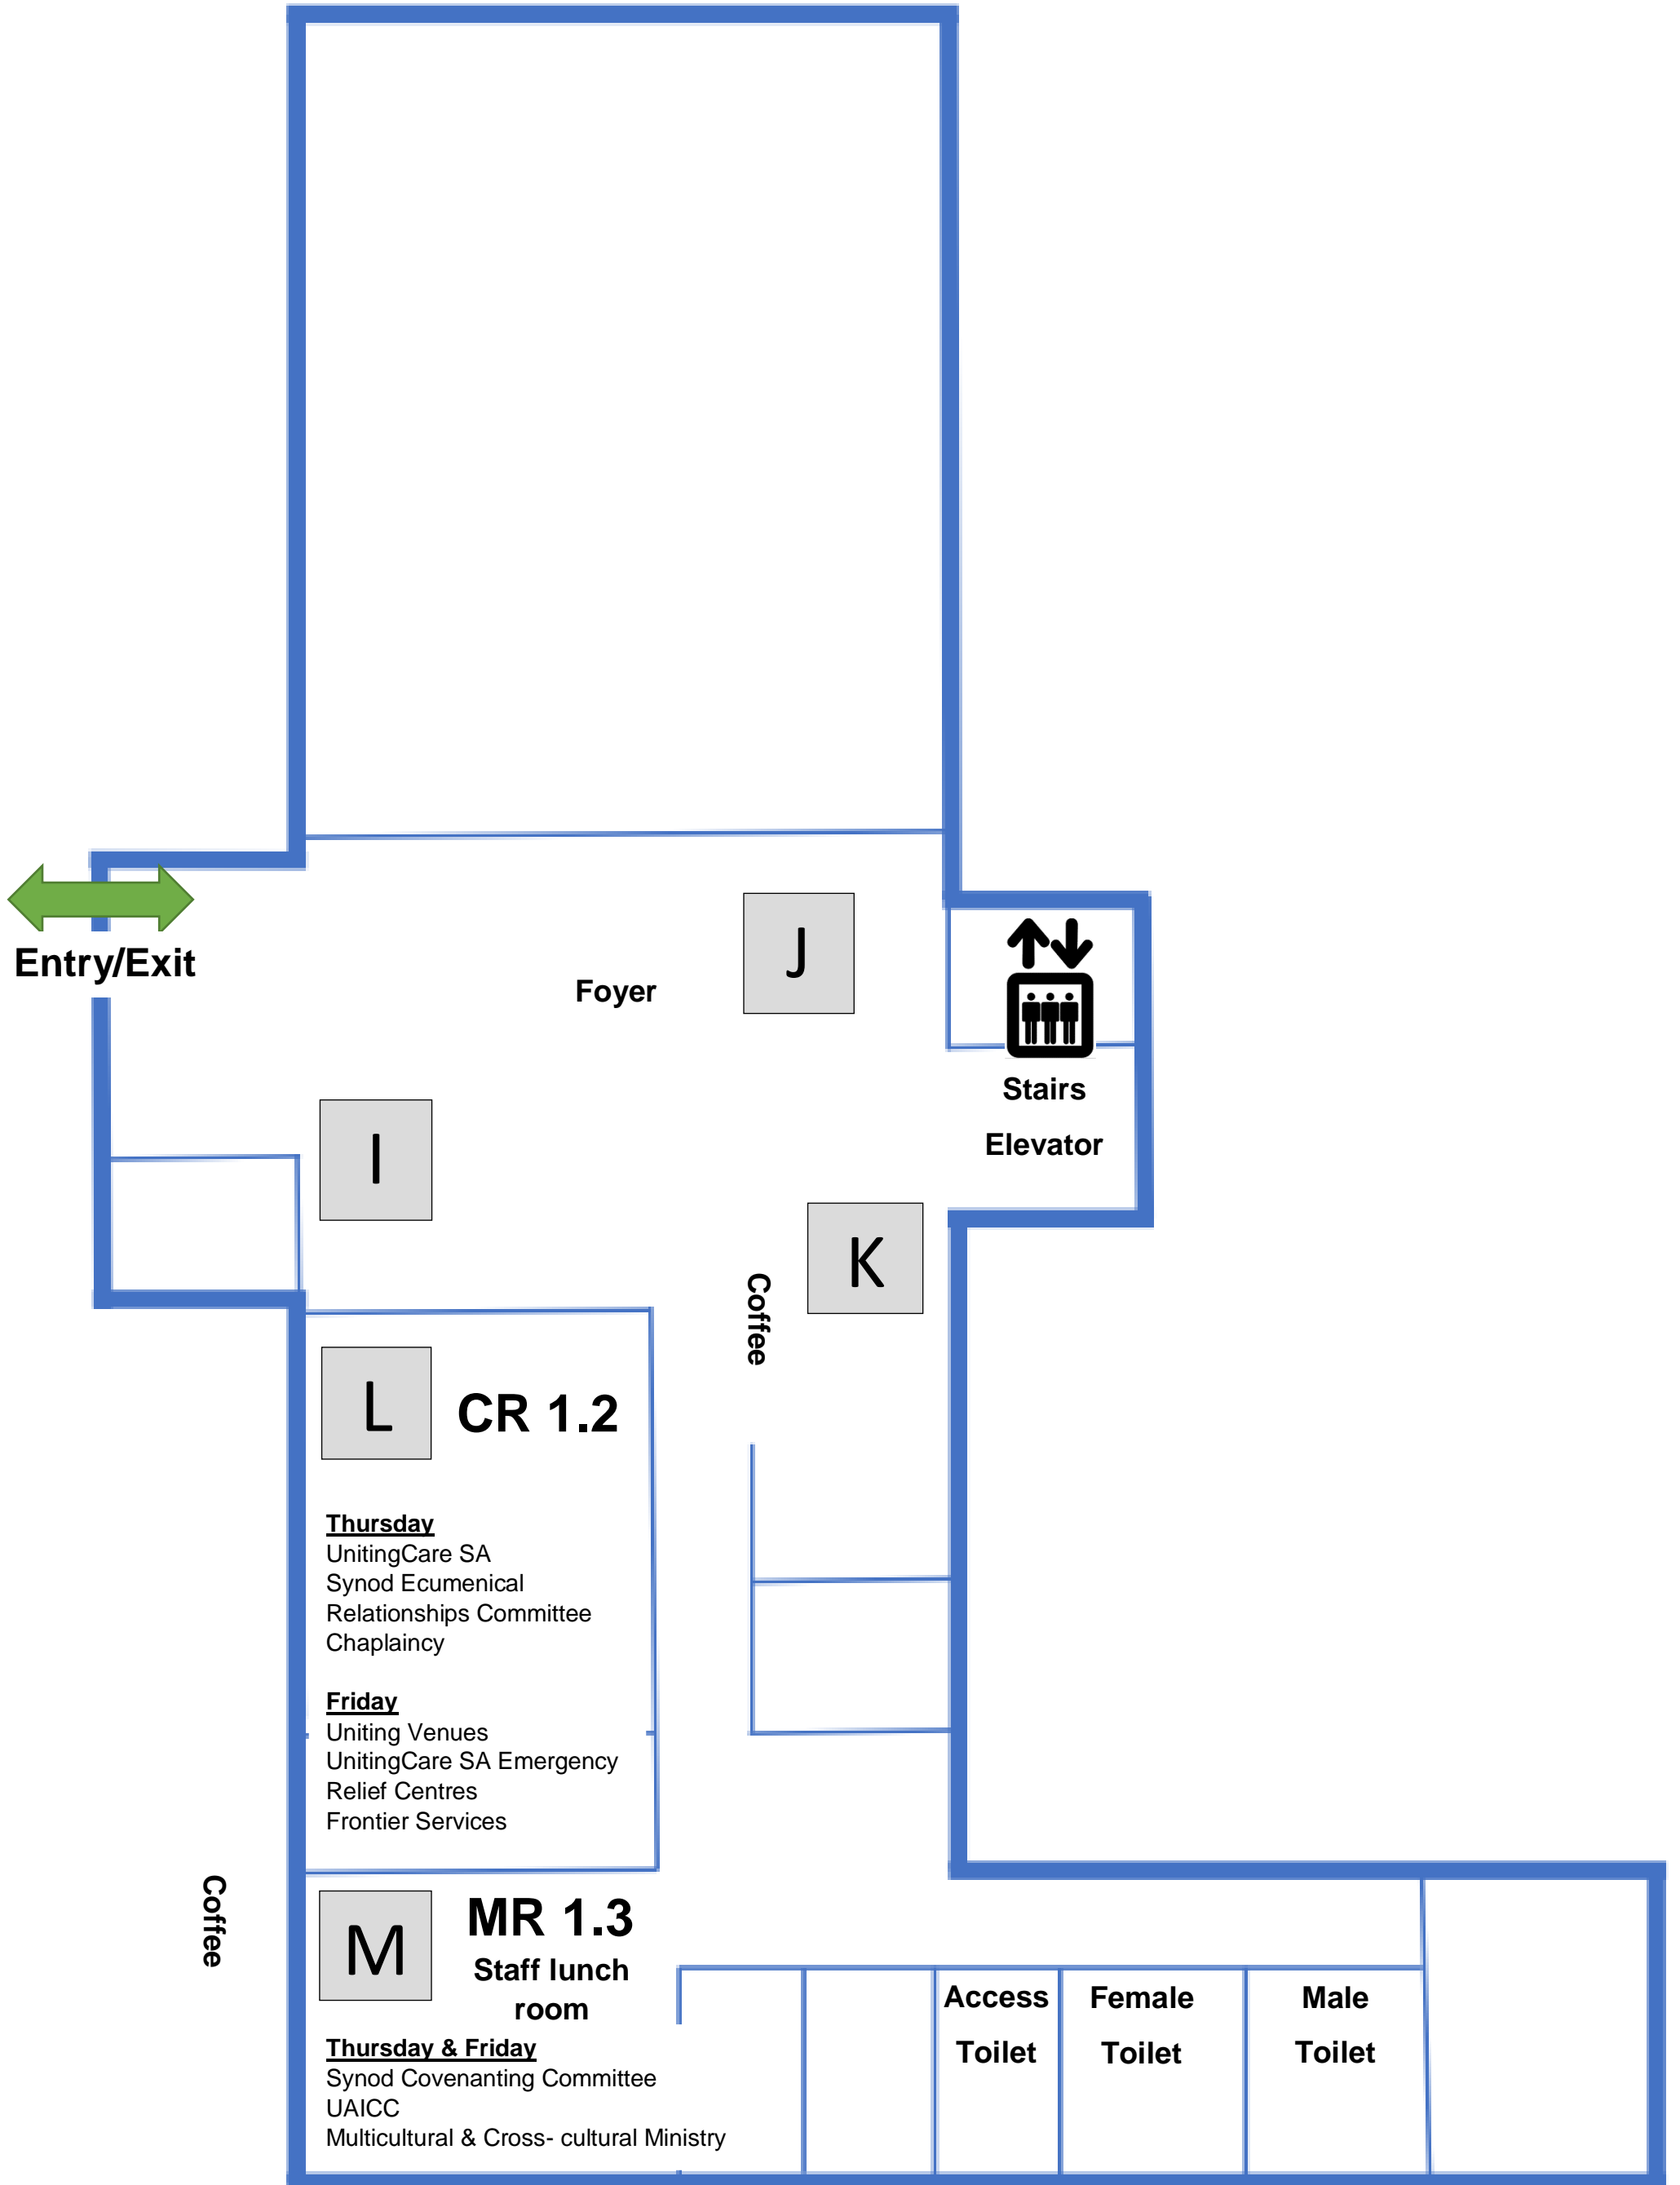

Yarthu Apinthe Ground Floor

Entry/Exit

Foyer

J

Stairs
Elevator

I

K

Coffee

L

CR 1.2

Thursday

UnitingCare SA
Synod Ecumenical
Relationships Committee
Chaplaincy

Friday

Uniting Venues
UnitingCare SA Emergency
Relief Centres
Frontier Services

M

MR 1.3
Staff lunch
room

Thursday & Friday

Synod Covenanting Committee
UAICC
Multicultural & Cross- cultural Ministry

Access
Toilet

Female
Toilet

Male
Toilet

Coffee

Yarthu Apinthe

First Floor